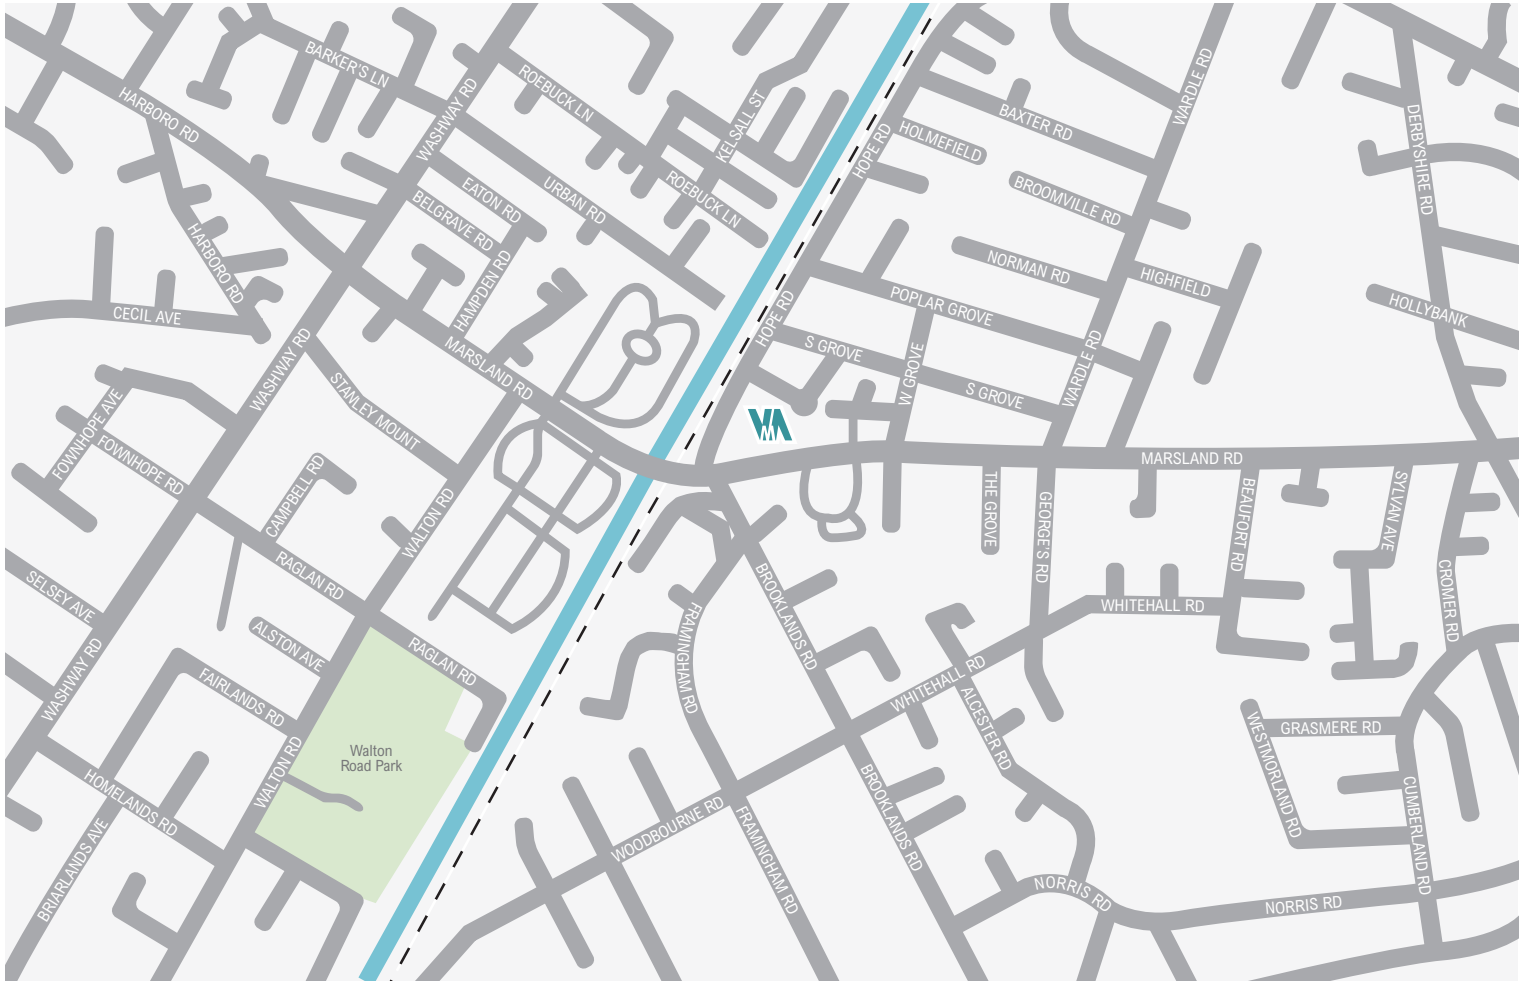

# Directions

### By tram (Metrolink):

**From Manchester:** Take the Altrincham tram to Brooklands station. Exit the tram and take the steps up to the main road. Cross straight over the road and Marsland House reception is on your right.

### By car:

**From the M56:** Exit the M56 at junction 7. At the roundabout, take the third exit onto Dunham Road (A56) and follow for approx 4.8miles. Turn right at Marsland Road (A6144) and follow for approx 0.3miles. At the traffic lights turn left onto Hope Road and Marsland House is immediately on the right.

**From the M60:** Exit the M60 at junction 7/8. Take the Cross Street (A56) towards Altrincham and follow for approx 1.2miles. Turn left at Marsland Road (A6144) and follow for approx 0.3miles. At the traffic lights turn left onto Hope Road and Marsland House is immediately on the right.